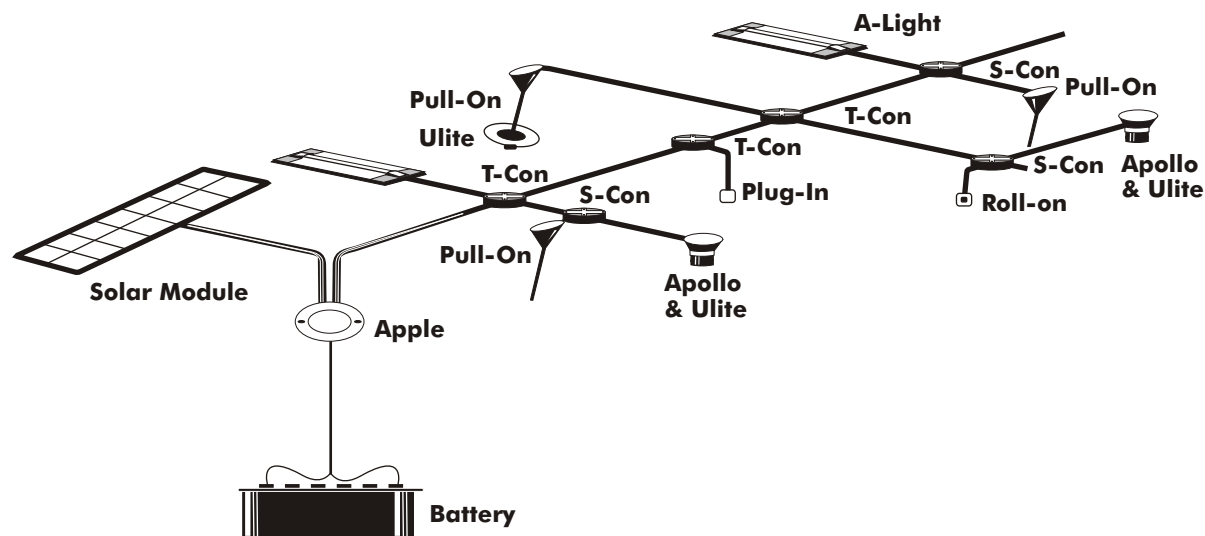

www.dayliff.com

DOMESTIC

SOLAR KITS

S1 KITS (with Apple Charge Controller System)

S3 KITS (with S3 Storage System)

S4 KITS (with S4 Smart Storage System)

DAVIS & SHIRTLIFF DOMESTIC SOLAR KITS are the ideal solution for all small scale off-grid electric power supply requirements. The kits are selected using only the highest quality components all specially matched for compatibility and incorporate everything necessary for a complete installation. Various options are available including a range of output sizes and a selection of storage system controllers.

All kits include a Shell Solar photovoltaic module, solar battery, Sundaya 6W fluorescent A-Lights, switches, connector blocks and necessary cabling to connect the module, charge controller and accessories. Storage system options are as follows:-