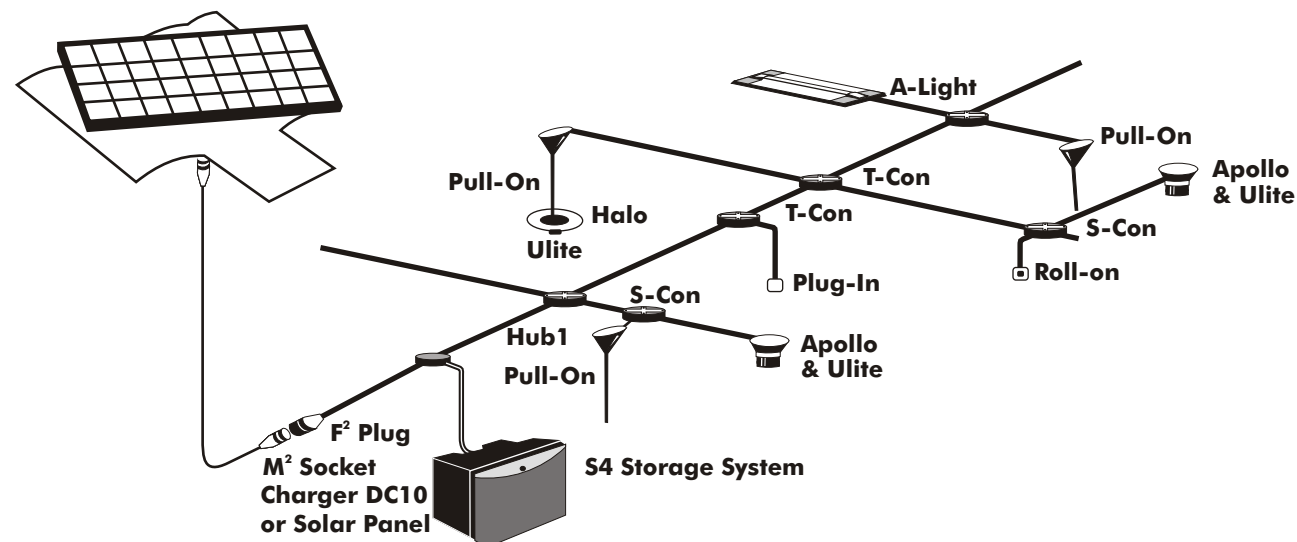

www.dayliff.com

DOMESTIC

SOLAR KITS

S1 KITS (with Apple Charge Controller System)

S3 KITS (with S3 Storage System)

S4 KITS (with S4 Smart Storage System)

DAVIS & SHIRTLIFF DOMESTIC SOLAR KITS are the ideal solution for all small scale off-grid electric power supply requirements. The kits are selected using only the highest quality components all specially matched for compatibility and incorporate everything necessary for a complete installation. Various options are available including a range of output sizes and a selection of storage system controllers.

All kits include a Shell Solar photovoltaic module, solar battery, Sundaya 6W fluorescent A-Lights, switches, connector blocks and necessary cabling to connect the module, charge controller and accessories. Storage system options are as follows:-

S4 Kits include a Sundaya Smart Storage System - a completely sealed and maintenance free 12VDC battery storage system that can be charged directly from a solar panel or from another power source like Sundaya's DC10 Grid Charger. The unit is equipped with a unique electronic battery management system with a clear LCD battery state-of-charge display and buzzer to warn of low charge. It also is programmed to disallow over usage thus maximizing battery efficiency and life. It is available in one 660 Watt-hour size with a maximum 10A capacity and like the S3 system, a Hub 1 wiring harness is included to simplify installation.