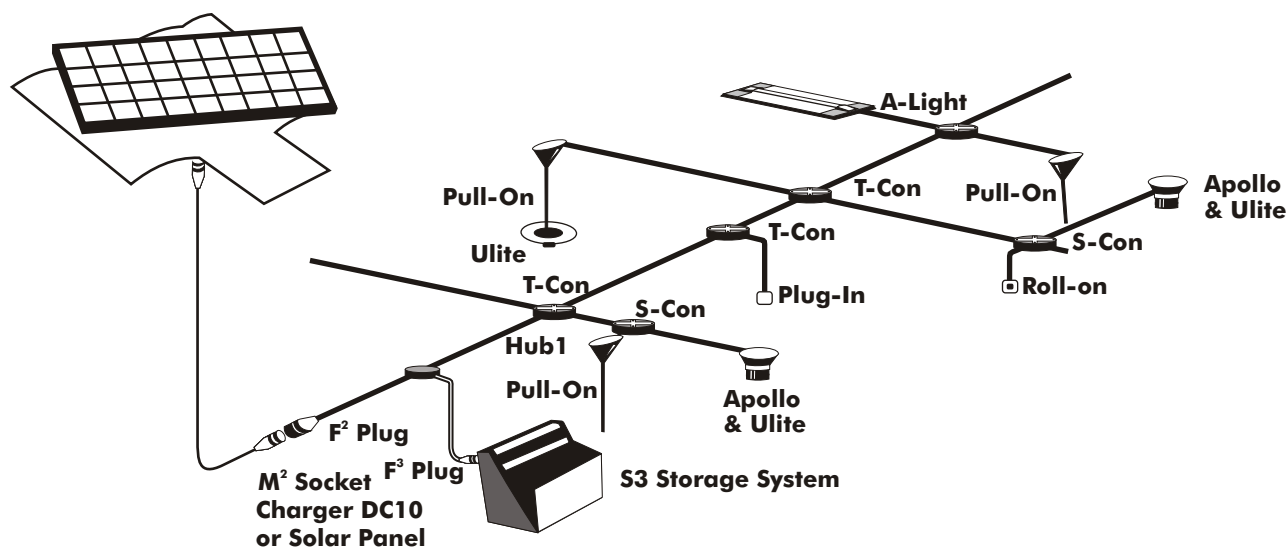

www.dayliff.com

DOMESTIC

SOLAR KITS

S1 KITS (with Apple Charge Controller System)

S3 KITS (with S3 Storage System)

S4 KITS (with S4 Smart Storage System)

DAVIS & SHIRTLIFF DOMESTIC SOLAR KITS are the ideal solution for all small scale off-grid electric power supply requirements. The kits are selected using only the highest quality components all specially matched for compatibility and incorporate everything necessary for a complete installation. Various options are available including a range of output sizes and a selection of storage system controllers.

All kits include a Shell Solar photovoltaic module, solar battery, Sundaya 6W fluorescent A-Lights, switches, connector blocks and necessary cabling to connect the module, charge controller and accessories. Storage system options are as follows:-

S4 Kits include a Sundaya Smart Storage System - a completely sealed and maintenance free 12VDC battery storage system that can be charged directly from a solar panel or from another power source like Sundaya's DC10 Grid Charger. The unit is equipped with a unique electronic battery management system with a clear LCD battery state-of-charge display and buzzer to warn of low charge. It also is programmed to disallow over usage thus maximizing battery efficiency and life. It is available in one 660 Watt-hour size with a maximum 10A capacity and like the S3 system, a Hub 1 wiring harness is included to simplify installation.