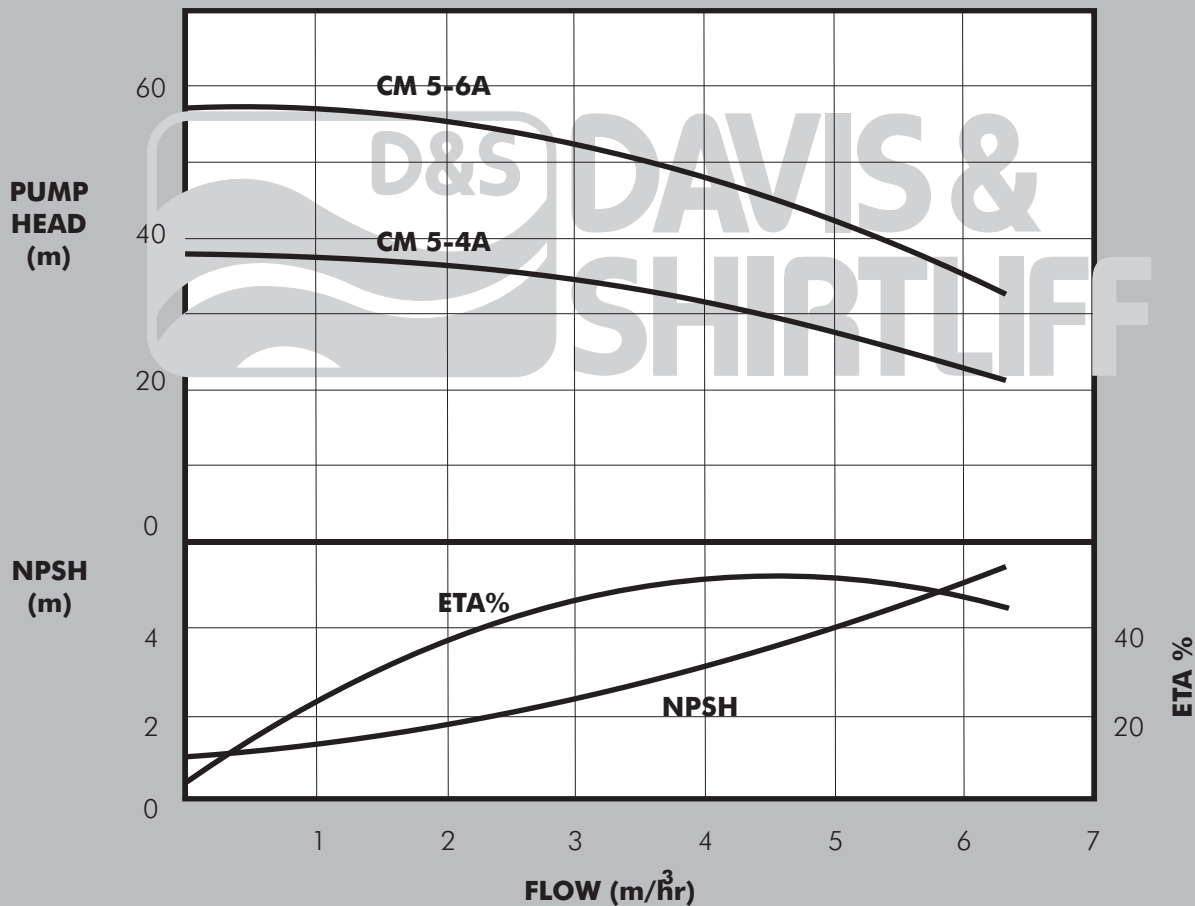

GRUNDFOS®

MADE IN DENMARK

DATA SHEET

Horizontal
Multistage Pumps

CM5

PUMP

The Grundfos CM range of horizontal multistage pumps are high efficiency, high quality products designed for continuous duty in various water boosting and transfer applications. They are of compact dimensions, feature axial suction and radial discharge ports and are exceptionally quiet in operation. The suction and outlet chambers are made of grey cast iron, the impeller and the impeller housing of 304 stainless steel.

Liquid temperature: 0°C to +120°C

Max. Ambient Temperature: +50°C

Max. Suction lift: According to the NPSH curve plus a safety margin of 1.0m

Max. Operating Pressure: 10 bar

PUMP DATA

| Model | Output Power (kW) | Voltage (V) | Running Current (A) | Start Current (A) | Dimensions (mm) | | | | | | Weight (Kg) | |
|---------|-------------------|-------------|---------------------|-------------------|-----------------|--------|-----|-----|-----|-----|-------------|----|
| | | | | | A1 | A2 | L1 | L2 | B1 | H | | H2 |
| CM 5-4A | 0.7 | 1x240 | 4.2 | 16.4 | 1" | 1 1/4" | 364 | 150 | 142 | 208 | 149 | 6 |
| CM 5-6A | 1.3 | 1x240 | 8.9 | 30.3 | 1" | 1 1/4" | 451 | 227 | 178 | 229 | 201 | 26 |