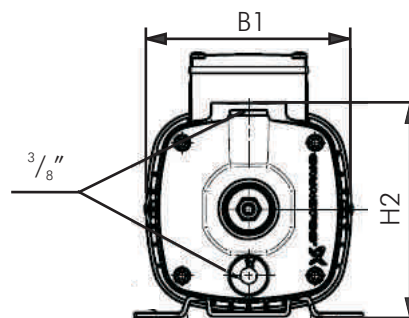

The pumps are available in a wide range of sizes to suit particular applications and are designed for operation with the Grundfos PM1 pump controller which provides automatic operation according to demand as well as run-dry protection.

MOTOR

The pump is coupled to a totally enclosed, fan cooled Grundfos squirrel-cage motor. Single phase motors include a built in thermal overload protection and should be connected to mains power through a 10A fuse or MCB. Three phase motors should be installed with a remote starter.

Enclosure Class: IP55   **Insulation Class:** F   **Voltage:** 1x240V   **Speed** 2900rpm

OPERATING CONDITIONS

Pumped liquids: Thin, clean, non-aggressive and non-explosive liquids without solid particles or fibres.

Liquid temperature: 0°C to +120°C

Max. Ambient Temperature: +50°C

Max. Suction lift: According to the NPSH curve plus a safety margin of 1.0m

Max. Operating Pressure: 10 bar

PUMP DATA

Model	Output Power (kW)	Voltage (V)	Running Current (A)	Start Current (A)	Dimensions (mm)						Weight (Kg)	
					A1	A2	L1	L2	B1	H		H2
CM 5-4A	0.7	1x240	4.2	16.4	1"	1 1/4"	364	150	142	208	149	6
CM 5-6A	1.3	1x240	8.9	30.3	1"	1 1/4"	451	227	178	229	201	26

All dimensions in mm

NYALI
TEL: (+254 20) 2443357
d&s@nyali.dayliff.com
VOI
TEL: (+254 20) 2028284
voi@dayliff.com
ETHIOPIA
ADDIS ABABA
TEL: (+251 11) 515934144
d&sethiopia@dayliff.com
RWANDA
KIGALI
TEL: (+250 252) 504039
rwoffice@dayliff.com

TANZANIA
DAR ES SALAAM - Main Office
TEL: (+255 22) 2112515/6
d&sdarressalaam@dayliff.com
DAR ES SALAAM - KARIAKOO
TEL: (+255 392) 2184867
d&skariakoo@dayliff.com
ARUSHA
TEL: (+255 27) 2547317/8
arussha@dayliff.com
ZANZIBAR
TEL: (+255 24) 2234660/1
zanzibar@dayliff.com
MWANZA
TEL: (+255 28) 2541971/2
d&smwanza@dayliff.com

ZAMBIA
LUSAKA - Main Office
TEL: (+260 211) 288010/1
d&slusaka@dayliff.com
NDOLA
TEL: (+260 212) 610936/7
d&sndola@dayliff.com
KITWE
TEL: (+260 212) 221747/6/7
d&skitwe@dayliff.com
LIVINGSTONE
TEL: (+260 213) 320002/234
d&slivingstone@dayliff.com
SOUTH SUDAN
JUBA
TEL: (+211 956) 397 070
juba@dayliff.com