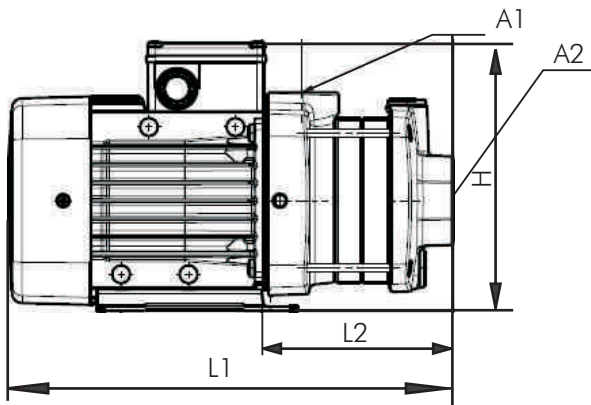

The pumps are available in a wide range of sizes to suit particular applications and are designed for operation with the Grundfos PM1 pump controller which provides automatic operation according to demand as well as run-dry protection.

MOTOR

The pump is coupled to a totally enclosed, fan cooled Grundfos squirrel-cage motor. Single phase motors include a built in thermal overload protection and should be connected to mains power through a 10A fuse or MCB. Three phase motors should be installed with a remote starter.

Enclosure Class: IP55   **Insulation Class:** F   **Voltage:** 1x240V   **Speed** 2900rpm

OPERATING CONDITIONS

Pumped liquids: Thin, clean, non-aggressive and non-explosive liquids without solid particles or fibres.

Liquid temperature: 0°C to +120°C

Max. Ambient Temperature: +50°C

Max. Suction lift: According to the NPSH curve plus a safety margin of 1.0m

Max. Operating Pressure: 10 bar

PUMP DATA

Model	Output Power (kW)	Voltage (V)	Running Current (A)	Start Current (A)	Dimensions (mm)						Weight (Kg)	
					A1	A2	L1	L2	B1	H		H2
CM 5-4A	0.7	1x240	4.2	16.4	1"	1 1/4"	364	150	142	208	149	6
CM 5-6A	1.3	1x240	8.9	30.3	1"	1 1/4"	451	227	178	229	201	26

All dimensions in mm

NYALI
TEL: (+254 20) 2443357
d&s@nyali.dayliff.com
VOI
TEL: (+254 20) 2028284
voi@dayliff.com
ETHIOPIA
ADDIS ABABA
TEL: (+251 11) 515934144
d&sethiopia@dayliff.com
RWANDA
KIGALI
TEL: (+250 252) 504039
rwoffice@dayliff.com

TANZANIA
DAR ES SALAAM - Main Office
TEL: (+255 22) 2112515/6
d&sdarressalaam@dayliff.com
DAR ES SALAAM - KARIAKOO
TEL: (+255 392) 2184867
d&skariakoo@dayliff.com
ARUSHA
TEL: (+255 27) 2547317/8
arussha@dayliff.com
ZANZIBAR
TEL: (+255 24) 2234660/1
zanzibar@dayliff.com
MWANZA
TEL: (+255 28) 2541971/2
d&smwanza@dayliff.com

ZAMBIA
LUSAKA - Main Office
TEL: (+260 211) 288010/1
d&slusaka@dayliff.com
NDOLA
TEL: (+260 212) 610936/7
d&sndola@dayliff.com
KITWE
TEL: (+260 212) 221747/6/7
d&skitwe@dayliff.com
LIVINGSTONE
TEL: (+260 213) 320002/234
d&slivingstone@dayliff.com
SOUTH SUDAN
JUBA
TEL: (+211 956) 397 070
juba@dayliff.com