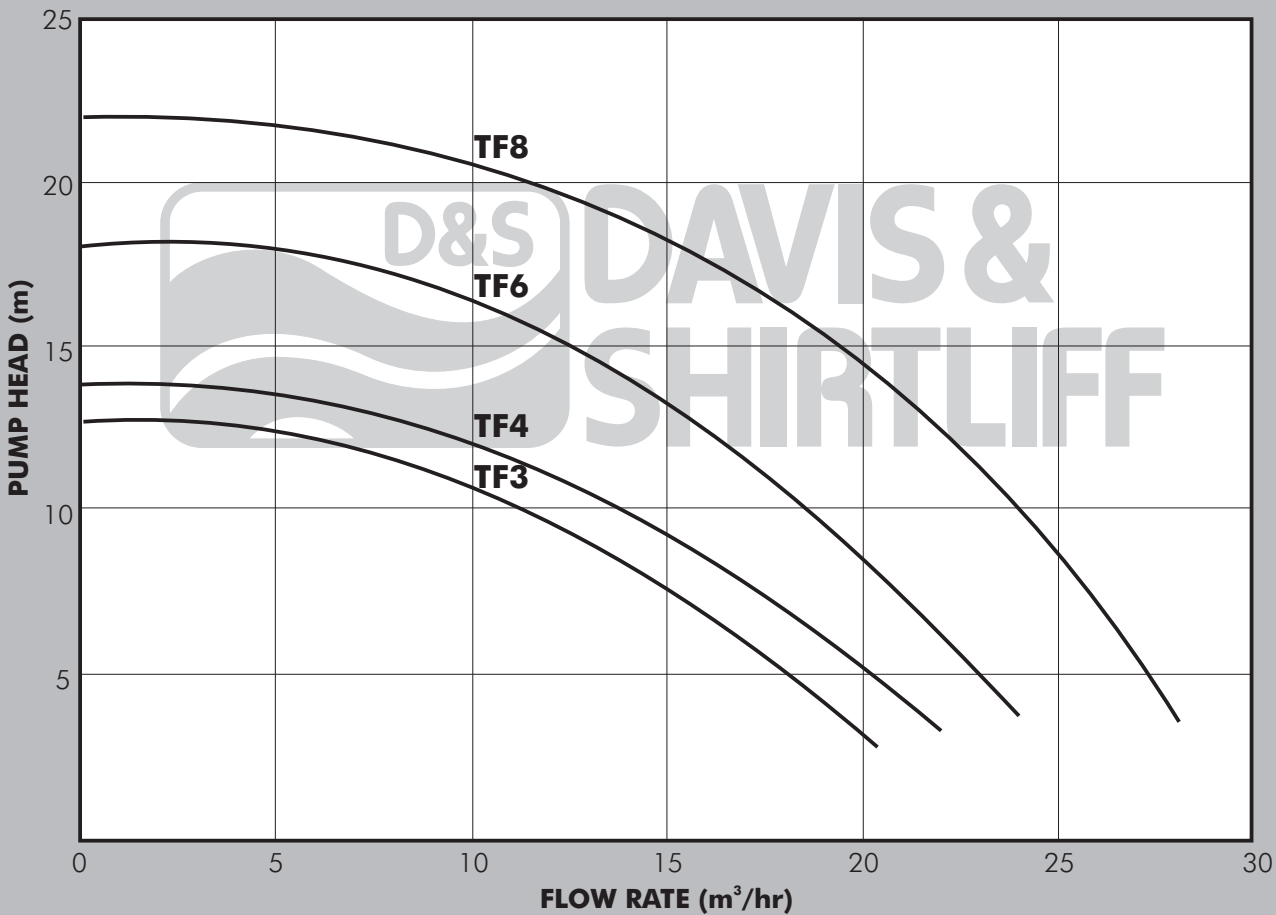

DAYLIFF

DATA SHEET

Swimming
Pool Pumps

TURBOFLO

PUMP

The DAYLIFF range of TURBOFLO pool pumps are robust, high flow pumps suitable for swimming pools and spa applications. Features include high efficiency hydraulic components for enhanced filtration performance and an extra large pre-filter strainer with a transparent cover to view collected debris accessed by an easily unscrewable ring nut that provides secure strainer sealing. Pump construction is corrosion and pool chemical resistant glass filled thermo-plastic throughout.

MOTOR

Pumps incorporate a TEFC motor with built-in thermal overload protection. The motor can be connected to mains electrical supply through a 10A fuse or MCB, though additional protection is recommended where there is risk of voltage fluctuation.

Insulation Class: F **Enclosure Class:** IP54 **Voltage:** 1x240V **Speed:** 2900rpm

OPERATING CONDITIONS

Pumped Liquids: Thin, clean, chemically non-aggressive liquids, without solid particles or fibres.

Max. Ambient temperature: 40°

Max. Water Temperature : 50°

Max. Suction Lift: 7.5m (at sea level)

PUMP DATA

Model	Power		Current (A)	Inlet (")	Outlet (")	Dimensions (mm)			Weight (kg)
	kW	HP				L	W	H	
TF 3	0.6	0.8	4.9	2	2	560	248	340	11
TF 4	0.75	1.0	5.2						12
TF 6	1.1	1.5	7.6			14			
TF 8	1.5	2.0	10.2			18			