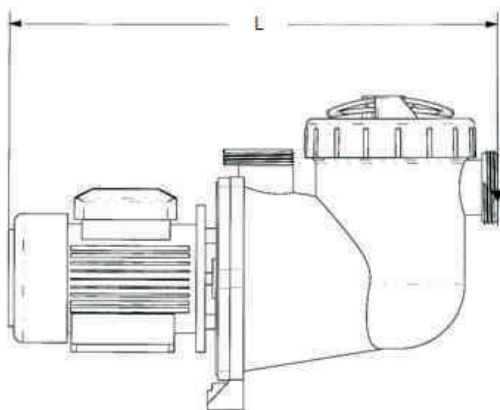

Max. Ambient temperature: 40°

Max. Water Temperature : 50°

Max. Suction Lift: 7.5m (at sea level)

PUMP DATA

Model	Power		Current (A)	Inlet (")	Outlet (")	Dimensions (mm)			Weight (kg)
	kW	HP				L	W	H	
TF 3	0.6	0.8	4.9	2	2	560	248	340	11
TF 4	0.75	1.0	5.2						12
TF 6	1.1	1.5	7.6			14			
TF 8	1.5	2.0	10.2			18			