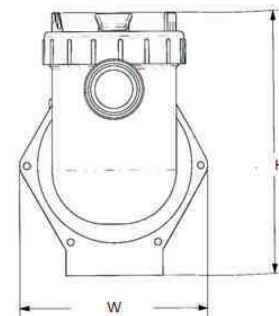

Max. Ambient temperature: 40°

Max. Water Temperature : 50°

Max. Suction Lift: 7.5m (at sea level)

PUMP DATA

Model	Power		Current (A)	Inlet (")	Outlet (")	Dimensions (mm)			Weight (kg)
	kW	HP				L	W	H	
TF 3	0.6	0.8	4.9	2	2	560	248	340	11
TF 4	0.75	1.0	5.2						12
TF 6	1.1	1.5	7.6			14			
TF 8	1.5	2.0	10.2			18			