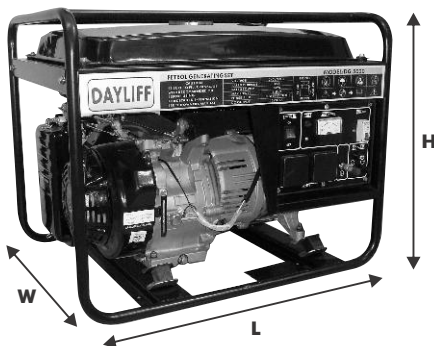

# SPECIFICATIONS

Model	Output		Engine			Fuel tank capacity (litres)	Operating Period (Hrs)	Starter
	Rated (kVA)	Max (kVA)	Model	Capacity (cc)	Max Power (HP)			
<b>DG 950P</b>	0.65	0.72	LT1E45, 2T	63	1.1	4.2	5	Recoil
<b>DG 1200P</b>	0.9	1.0	LT87,4T	87	1.5	5	4.3	Recoil
<b>DG 2500H</b>	2	2.3	Honda GX160, 4T	163	5.5	15	6	Recoil
<b>DG 3000P</b>	2.3	2.5	LT210, 4T	208	7	15	6	Recoil
<b>DG 3500PX</b>	2.5	2.8	LT210, 4T	208	7	15	6	Recoil
<b>DG 3800PT**</b>	3	3.3	LT210, 4T	208	7	17	8.7	Recoil
<b>DG 5000P</b>	4	4.5	LT420, 4T	420	16	25	5	Electric
<b>DG 6500H</b>	5	5.5	Honda GX390, 4T	389	13	25	5	Electric
<b>DG 6500PT**</b>	5	5.5	LT420, 4T	420	16	28	7.7	Electric
<b>DG 7500P</b>	6	6.5	LT420, 4T	420	16	25	4	Electric
<b>DG 9000PT**</b>	6.5	7.0	LT460, 4T	458.5	18	28	6.2	Electric
<b>DG 11000PS*</b>	8.5	9.5	LT620, 4T 2 Cylinder	614	20	25	3	Electric

## ELECTRICAL DATA

**Alternator:** Brushless, self exciting, 2 pole

**Voltage Regulator:** AVR

**Speed:** 3000rpm

**Power Output:** 50Hz, 240V, single phase

**Power Factor:** 1

**Direct Current:** 12V/8.3A

## DIMENSIONS AND WEIGHTS

Model	L (mm)	W(mm)	H(mm)	Weight (kg)
<b>DG950P</b>	360	310	310	16
<b>DG1200P</b>	480	375	380	27
<b>DG2500H</b>	590	433	460	44
<b>DG3000P</b>	590	433	460	45
<b>DG3500PX</b>	682	450	460	45
<b>DG3800PT</b>	620	470	530	48
<b>DG5000P</b>	685	512	550	75
<b>DG6500H</b>	685	485	550	80
<b>DG6500PT</b>	720	530	610	86
<b>DG7500P</b>	685	512	550	88
<b>DG9000PT</b>	720	530	610	91
<b>DG11000PS*</b>	990	630	860	180