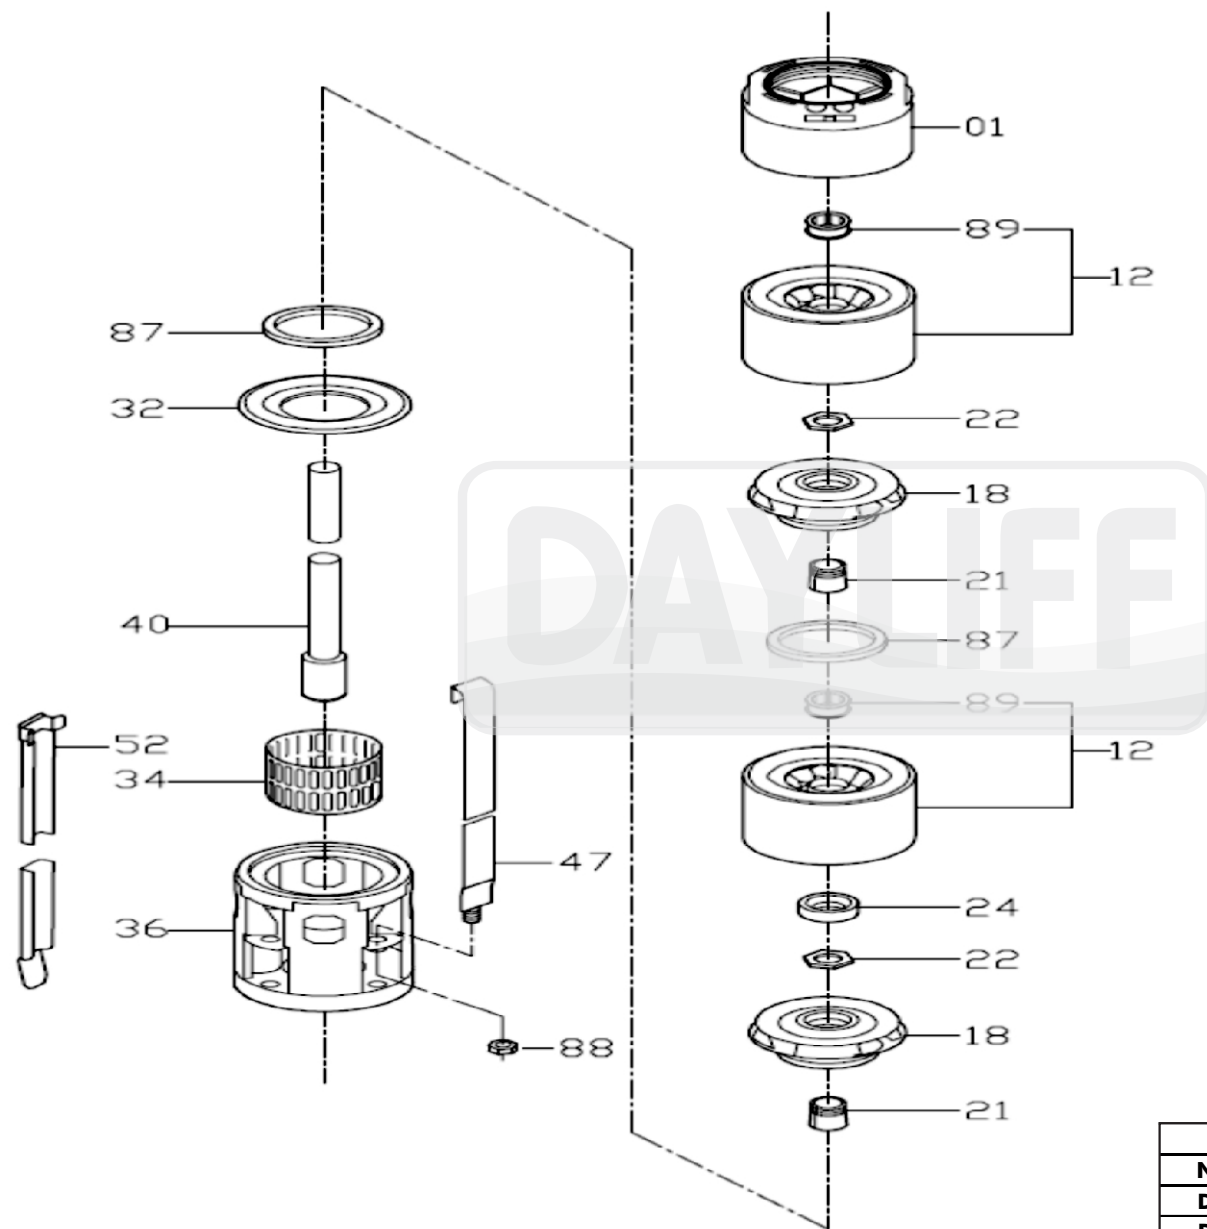

ITEM NO.	DESCRIPTION	MAN.P/NO.	D&S P/NO.
1	Discharge chamber	0700100RP	DS14-1
12	Diffuser	0701200	DS14-12
18	Impeller	0701800	DS14-18
21	Split Cone	0702100	DS14-21
22	Split cone nut	0702200	DS14-22
24	Stop Ring	0702400	DS14-24
32	Neck ring retainer	0703200	DS14-32
34	Strainer	0403400	DS8-34
36	Suction interconnector	0403600	DS8-36
40	Pump shaft/ Coupling-7 stage	070370007	DS14-40
40	Pump shaft/ Coupling- 13 stage	070370013	DS14-40A
40	Pump shaft/ Coupling- 18 stage	070370018	DS14-40B
NSI - Non stock item available on special order only			

ITEM NO.	DESCRIPTION	MAN.P/NO.	D&S P/NO.
40	Pump shaft/ Coupling- 25 stage	070370025	DS14-40C
47	Strap - 7 stage	070470007	NSI
47	Strap - 13 stage	070470013	NSI
47	Strap -18 stage	070470018	NSI
47	Strap -25 stage	070470025	NSI
52	Cable Guard - 7 stage	070520007	NSI
52	Cable Guard - 13 stage	070520013	NSI
52	Cable Guard - 18 stage	070520018	NSI
52	Cable Guard - 25 stage	070520025	NSI
87	Neck Ring	0708700	DS14-87
88	Nut	J04M08	NSI
89	Bearing ring	0708900	NSI
NSI - Non stock item available on special order only			

REPAIR KIT DS14			
No.	Description	5STG	10STG
DS14-89	BEARING DS14	5	10
DS14-87	NECK RING DS14	5	10