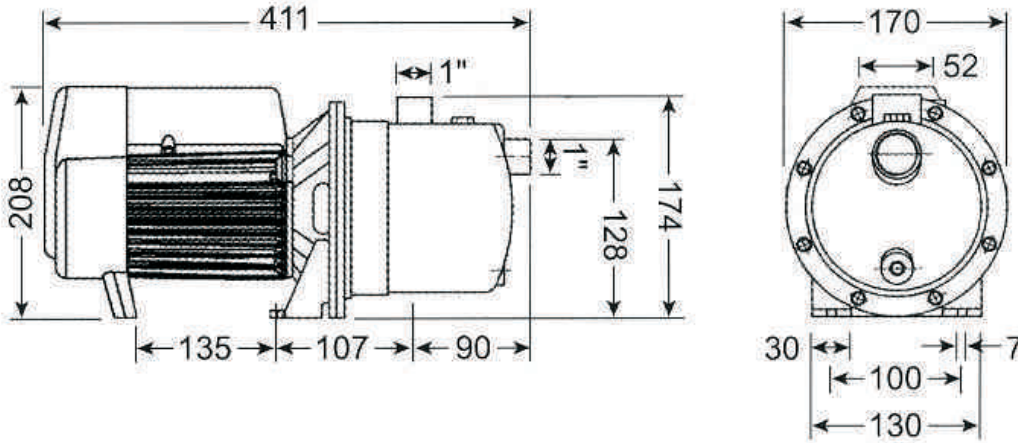

PUMP

The DAVEY JY Pump is a single stage self priming centrifugal pump suitable for small domestic, irrigation and water transfer applications. A large pump chamber with jet assisted suction design provides improved suction performance and a high specification motor allows for continuous operation

All pump components are made from 304 stainless steel for strength, long life and corrosion resistance.

MOTOR

The pump includes a close coupled Davey TEFC permanent split capacitor type motor specified to match the hydraulic load. The motor is provided with a built-in thermal cutout for overload protection and can be directly connected to the mains power supply through a 10Amp fuse or MCB.

Enclosure Class: IP55

Insulation Class: F

Voltage: 1x240V

Speed: 2900rpm

OPERATING CONDITIONS

Pumped liquid: Thin, clean, chemically non-aggressive liquids containing no solids or fibres.

Max. Liquid Temperature: +45°C

Max. Ambient Temperature: +55°C

Max. Operating Pressure : 6 Bar

Max. Suction Lift : 7m (at sea level)

PUMP DATA

Model	Motor		Current (A)	Weight (Kg)
	kW	Hp		
JY350	0.53	0.7	2.5	6
JY750	0.83	1.1	3.5	8

All dimensions in mm

NYALI
TEL: (+254 20) 2443357
nyali@dayliff.com
VOI
TEL: (+254 20) 2028284
voi@dayliff.com
ETHIOPIA
ADDIS ABABA
TEL: (+251 11) 515934144
d&sethiopia@dayliff.com
RWANDA
KIGALI
TEL: (+250 252) 504039
rwoffice@dayliff.com

TANZANIA
DAR ES SALAAM - Main Office
TEL: (+255 22) 21125156
d&sdarressalaam@dayliff.com
DAR ES SALAAM - KARIAKOO
TEL: (+255 22) 2184867
d&skariakoo@dayliff.com
ARUSHA
TEL: (+255 27) 2547317/8
arusha@dayliff.com
ZANZIBAR
TEL: (+255 24) 2234660/1
zanzibar@dayliff.com
MWANZA
TEL: (+255 28) 2541971/2
d&smwanza@dayliff.com

ZAMBIA
LUSAKA - Main Office
TEL: (+260 211) 288010/1
d&slusaka@dayliff.com
NDOLA
TEL: (+260 212) 610936/7
d&sndola@dayliff.com
KITWE
TEL: (+260 212) 221747/67
d&skitwe@dayliff.com
LIVINGSTONE
TEL: (+260 213) 320002/234
d&slivingstone@dayliff.com
SOUTH SUDAN
JUBA
TEL: (+211 956) 397 070
juba@dayliff.com