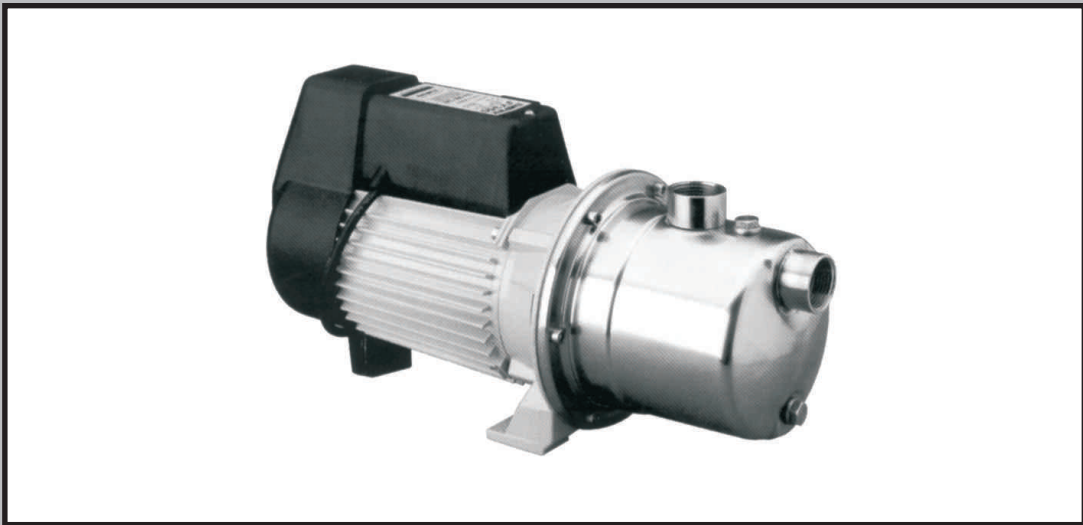

DAVEY

DATA SHEET

Centrifugal
Jet Pumps

JY

PUMP

The DAVEY JY Pump is a single stage self priming centrifugal pump suitable for small domestic, irrigation and water transfer applications. A large pump chamber with jet assisted suction design provides improved suction performance and a high specification motor allows for continuous operation

All pump components are made from 304 stainless steel for strength, long life and corrosion resistance.

MOTOR

The pump includes a close coupled Davey TEFC permanent split capacitor type motor specified to match the hydraulic load. The motor is provided with a built-in thermal cutout for overload protection and can be directly connected to the mains power supply through a 10Amp fuse or MCB.

Enclosure Class: IP55

Insulation Class: F

Voltage: 1x240V

Speed: 2900rpm

OPERATING CONDITIONS

Pumped liquid: Thin, clean, chemically non-aggressive liquids containing no solids or fibres.

Max. Liquid Temperature: +45°C