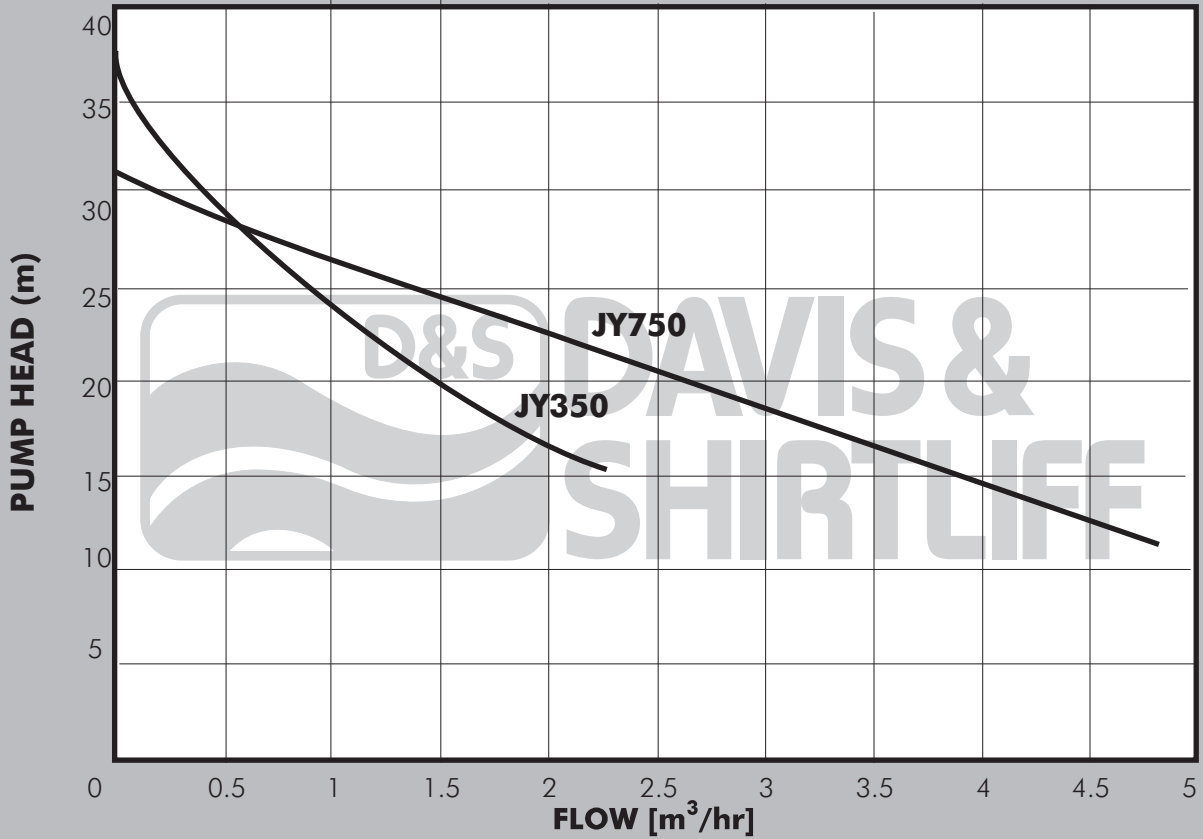

DAVEY

DATA SHEET

Centrifugal
Jet Pumps

JY

PUMP

The DAVEY JY Pump is a single stage self priming centrifugal pump suitable for small domestic, irrigation and water transfer applications. A large pump chamber with jet assisted suction design provides improved suction performance and a high specification motor allows for continuous operation

All pump components are made from 304 stainless steel for strength, long life and corrosion resistance.

MOTOR

The pump includes a close coupled Davey TEFC permanent split capacitor type motor specified to match the hydraulic load. The motor is provided with a built-in thermal cutout for overload protection and can be directly connected to the mains power supply through a 10Amp fuse or MCB.

Max. Ambient Temperature: +55°C

Max. Operating Pressure : 6 Bar

Max. Suction Lift : 7m (at sea level)

PUMP DATA

Model	Motor		Current (A)	Weight (Kg)
	kW	Hp		
JY350	0.53	0.7	2.5	6
JY750	0.83	1.1	3.5	8

All dimensions in mm