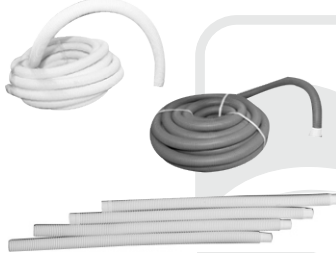

## VACUUM CLEANERS

Manual vacuum heads that connect to the pool vacuum outlet via a vacuum hose. Options available are the Hi-vac brush and an 8 wheel sweeper with/without side brushes for effective removal of dust and debris. Also available are heavy duty sweepers effective for commercial applications.

## AUTOMATIC CLEANERS

Automatic pool cleaners offer the benefit of moving around the pool floor while vacuuming. Options include world leading Barracuda and economy Quality models, all of which are supplied complete with head, hose and accessories. Also available are 1m hoses used to extend suction hose length.

## LEAF SKIMMERS

Options include a Leaf Net which is effective for removal of leaves and debris from the water surface and a Leaf Rake which is specially shaped for scooping debris from the pool floor. Also available is the heavy duty rake for commercial pools.

## VACUUM HOSE

Standard 38mm floating vacuum hose available in lengths of 15m, for both Dayliff and Quality. Also available are modular 0.9m sections that connect to make hose lengths of choice. The modular hoses have the advantage of being able to replace damaged sections.