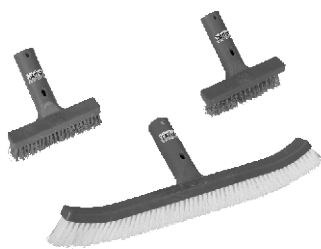

## BRUSHES

A selection of plastic bodied wall and floor brushes. The floor brush is made of superior nylon bristles and is specially shaped for awkward corners. Wall brushes are for removal of persistent algae and are available with either nylon or stainless steel bristles

## VACUUM CLEANERS

Manual vacuum heads that connect to the pool vacuum outlet via a vacuum hose. Options available are the Hi-vac brush and an 8 wheel sweeper with/without side brushes for effective removal of dust and debris. Also available are heavy duty sweepers effective for commercial applications.

## VACUUM HOSE

Standard 38mm floating vacuum hose available in lengths of 15m, for both Dayliff and Quality. Also available are modular 0.9m sections that connect to make hose lengths of choice. The modular hoses have the advantage of being able to replace damaged sections.